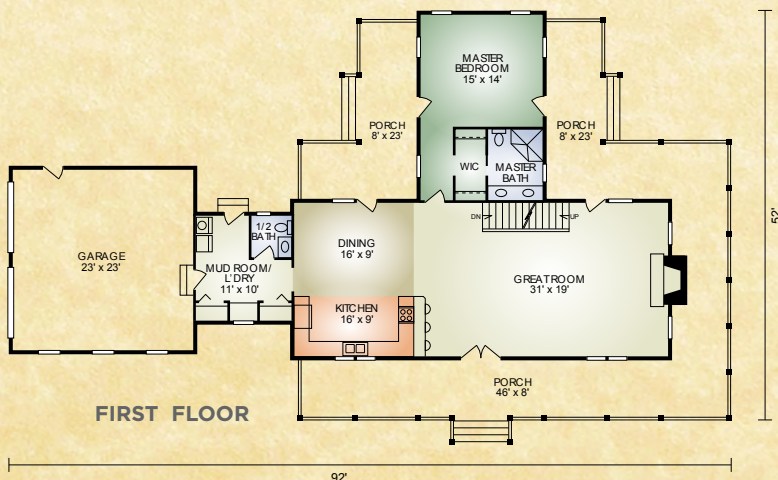

Homestead

2,334 sq. ft.
3 BR / 2-1/2 BA

A home should be the place to relax and unwind. The Homestead offers it all. Enjoy the warmth of the large stone fireplace, watch the grand children from your favorite chair on the timbered porch, or enjoy coffee and the sunrise from the porch off the master bedroom. The large kitchen has ample room to cook up Thanksgiving dinners for the extended family. The Master Bedroom comes with a walk in closet and bath. Upstairs there are 2 additional bedrooms, a bathroom and space for a desk. The 2-car garage makes this home complete. Contact us today to experience the life you have always wanted.

A full set of blueprints of this plan is available. Photo and floor plans may differ slightly from actual blueprints.

HOCHSTETLER
LOG HOMES DONE RIGHT

552 St. Rt. 95, Loudonville, Ohio
Call 800.368.1015