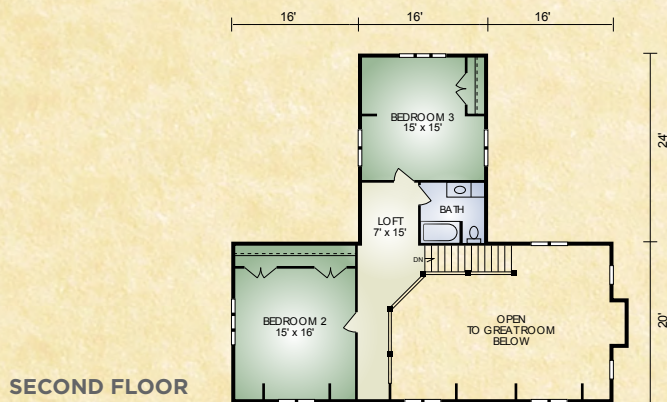

Homestead

2,334 sq. ft.
3 BR / 2-1/2 BA

A home should be the place to relax and unwind. The Homestead offers it all. Enjoy the warmth of the large stone fireplace, watch the grand children from your favorite chair on the timbered porch, or enjoy coffee and the sunrise from the porch off the master bedroom. The large kitchen has ample room to cook up Thanksgiving dinners for the extended family. The Master Bedroom comes with a walk in closet and bath. Upstairs there are 2 additional bedrooms, a bathroom and space for a desk. The 2-car garage makes this home complete. Contact us today to experience the life you have always wanted.

A full set of blueprints of this plan is available. Photo and floor plans may differ slightly from actual blueprints.

HOCHSTETLER
LOG HOMES DONE RIGHT

552 St. Rt. 95, Loudonville, Ohio
Call 800.368.1015