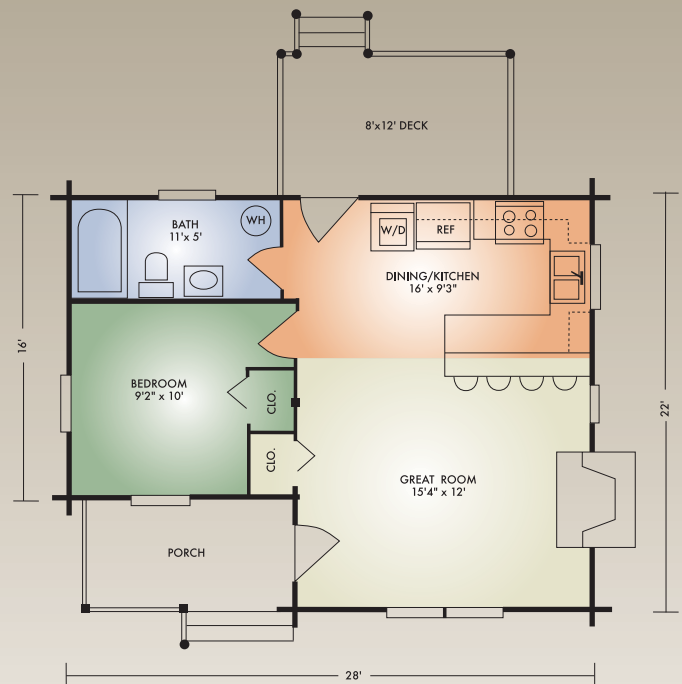

RETREAT

544 sq. ft.

1 Bedroom / 1 Bath

The Retreat is the perfect log cabin for that place on the lake or clearing in the woods. Almost everyone dreams of that little getaway free from the noise of the city where the quiet solitude of nature is a calm and relaxing change.

This cozy little cabin features a great room with exposed timber ceiling and fireplace, kitchen with convenient raised bar, and generous-size bath. Outside, a covered front porch greets visitors while a rear deck off the dining area offers a relaxing place to hold the evening barbeque while enjoying nature.

You'll be proud to own this authentic log cabin that fits almost everyone's budget.

A full set of blueprints of this plan is available.
Artist's renderings and floor plans may differ slightly from actual blueprints.