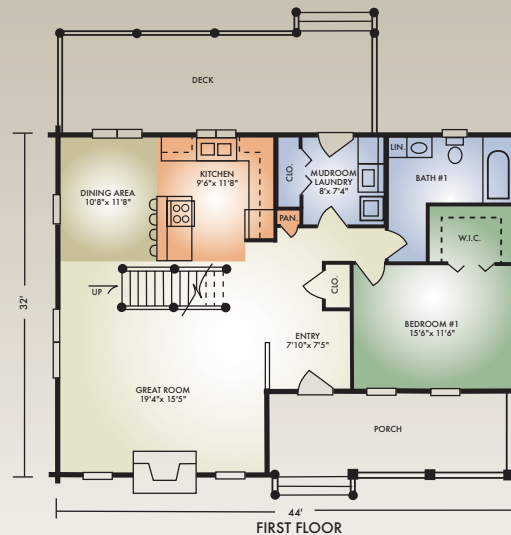

1978 sq. ft.

3 Bedrooms / 2 Baths

NEW!

The Millwood is a unique blend of the contemporary with the timeless charm of the traditional log home. It features the entry opening to the popular open-concept great room with fireplace and exposed timbered ceiling, inviting front porch, and large rear deck. Plus, convenient contemporary touches like the kitchen with island and raised serving bar, first-floor laundry/mudroom, and walk-in closet off the bedroom. And, upstairs a large open loft offers an expansive view of the fireplace and great room below. You'll love the step-saving convenience and ambience of this dream home.

A full set of blueprints of this plan is available. Artist's renderings and floor plans may differ slightly from actual blueprints.

Hochstetler Milling, Ltd.
552 St. Rt. 95, Loudonville, OH 44842
419-368-0004 or 800-368-1015