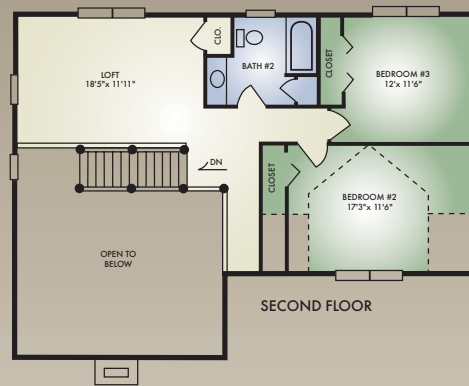

1978 sq. ft.

3 Bedrooms / 2 Baths

NEW!

The Millwood is a unique blend of the contemporary with the timeless charm of the traditional log home. It features the entry opening to the popular open-concept great room with fireplace and exposed timbered ceiling, inviting front porch, and large rear deck. Plus, convenient contemporary touches like the kitchen with island and raised serving bar, first-floor laundry/mudroom, and walk-in closet off the bedroom. And, upstairs a large open loft offers an expansive view of the fireplace and great room below. You'll love the step-saving convenience and ambience of this dream home.