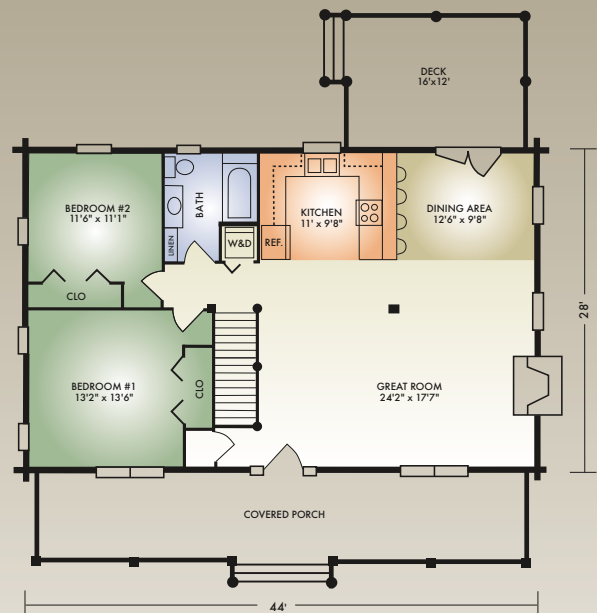

1232 sq. ft.

2 Bedrooms / 1 Bath

The Honey Creek is a practical plan designed for those who desire a smaller, two bedroom home with the convenience of a single floor. Like the McKay, this plan features the popular open-concept great room with exposed timbered ceiling and fireplace, but instead of a master bedroom and master bath, this has two large bedrooms. The kitchen has a convenient raised bar and the dining area has French doors leading out to an open rear deck. Outside, a full-length covered front porch offers a relaxing area for both family and friends. So, whether this is your dream home or weekend getaway, you'll love the warm, cozy ambience of this charming ranch.

A full set of blueprints of this plan is available.
Artist's renderings and floor plans may differ slightly from actual blueprints.

Hochstetler Milling, Ltd.
552 St. Rt. 95, Loudonville, OH 44842
419-368-0004 or 800-368-1015